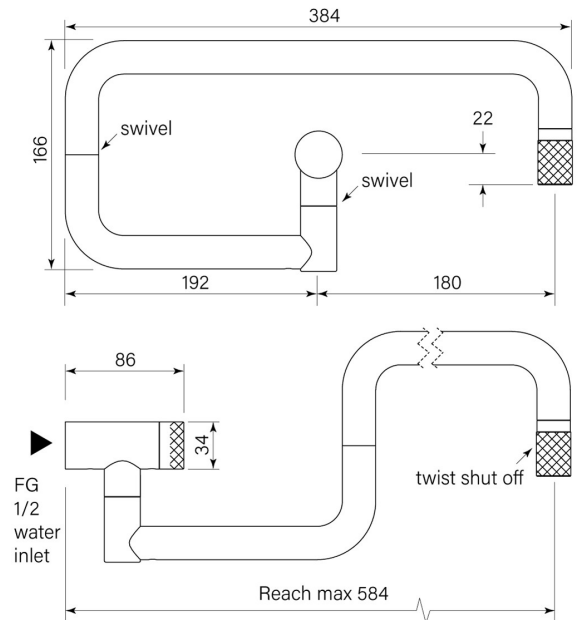

PRODUCT SPECIFICATION

30963

ZERO PROGRESIV KNURL POT FILLER WALL

FEATURES

- Sleek design all brass construction
- Hot only or cold only supply
- Dual shut off valves
- Double swing arm for 584 reach to cover cooktop