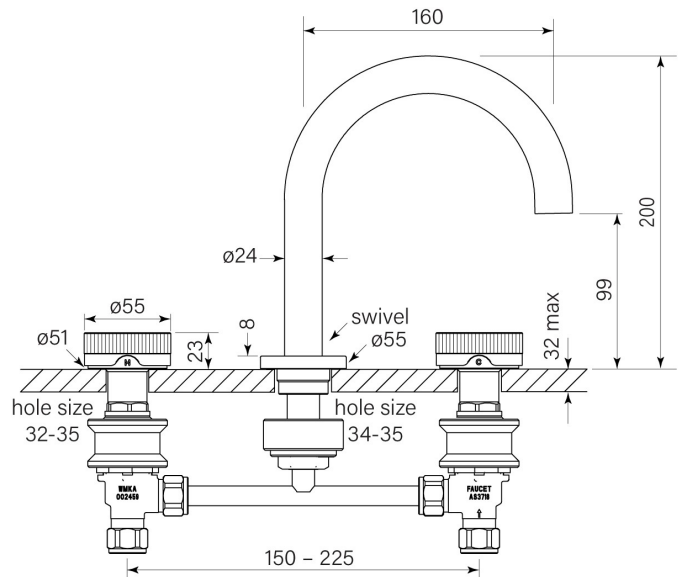

# 35302 ZERO FLUTED BASIN SET

FEATURES

- WELS 5\* 6lpm
- Quarter turn ceramic cartridges
- Fine fluted texture on handles
- Swivel spout with 160mm reach