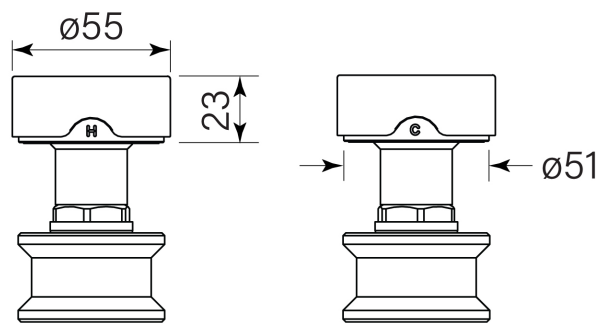

PRODUCT SPECIFICATION

35306

ZERO HOB TOP ASSY PR SMOOTH

FEATURES

- Quarter turn ceramic cartridges

Hole size 32-35

BATHROOM COLLECTIVE

Phone Number: (02) 9011-5711