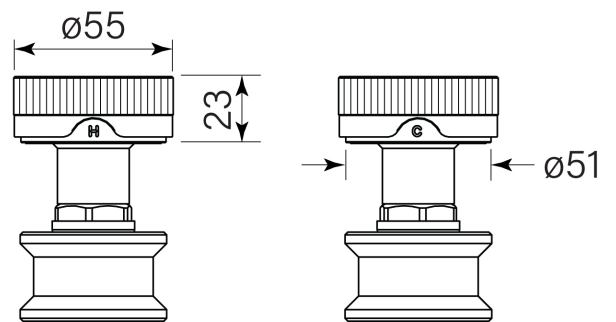

PRODUCT SPECIFICATION

35308

ZERO HOB TOP ASSY PR FLUTED

FEATURES

- Quarter turn ceramic cartridges
- Fine fluted texture on handles

Hole size 32-35

BATHROOM COLLECTIVE

Phone Number: (02) 9011-5711