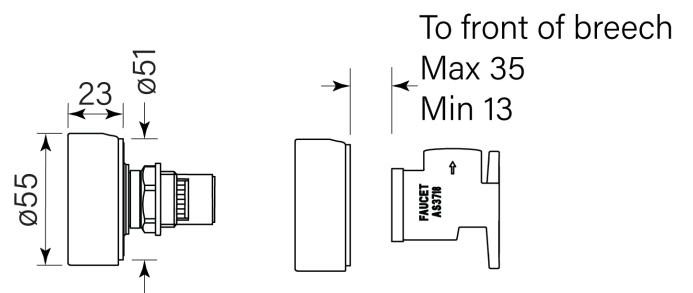

PRODUCT SPECIFICATION

35309

ZERO WALL TOP ASSY PR SMOOTH

FEATURES

- Quarter turn ceramic cartridges
- Breech not included
- Pair with Pegasi spouts to create bath and basin sets

BATHROOM COLLECTIVE

Phone Number: (02) 9011-5711