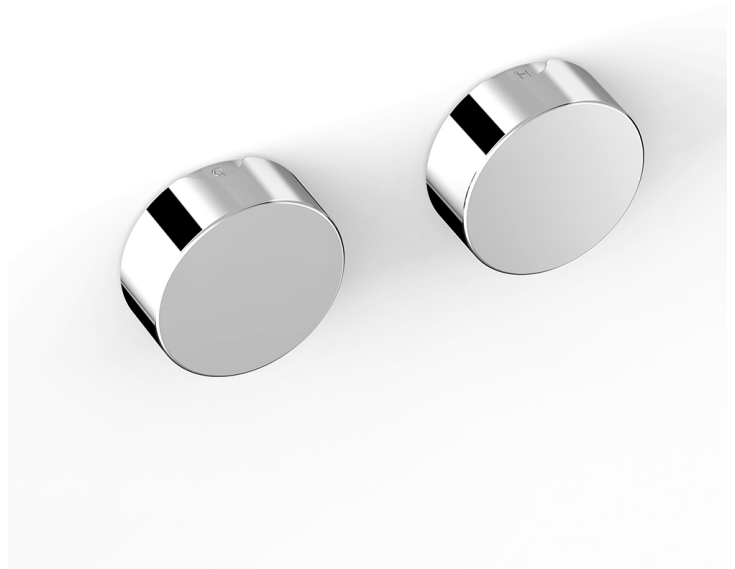

PRODUCT SPECIFICATION

35309

ZERO WALL TOP ASSY PR SMOOTH

FEATURES

- Quarter turn ceramic cartridges
- Breech not included
- Pair with Pegasi spouts to create bath and basin sets

BATHROOM COLLECTIVE

Phone Number: (02) 9011-5711