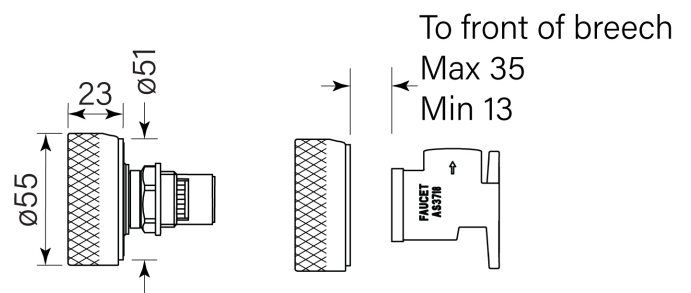

PRODUCT SPECIFICATION

35310

ZERO WALL TOP ASSY PR KNURL

FEATURES

- Quarter turn ceramic cartridges
- Fine knurled texture on handles
- Breech not included
- Pair with Pegasi spouts to create bath and basin sets