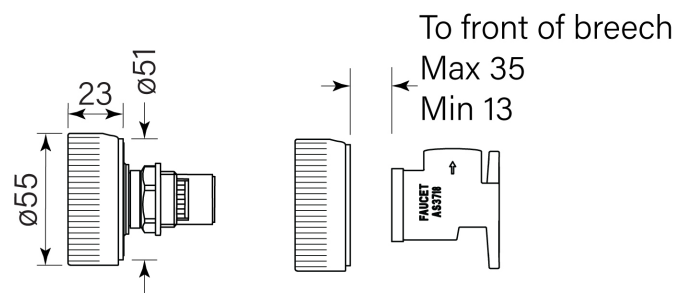

PRODUCT SPECIFICATION

35311

ZERO WALL TOP ASSY PR FLUTED

FEATURES

- Quarter turn ceramic cartridges
- Fine fluted texture on handles
- Breech not included
- Pair with Pegasi spouts to create bath and basin sets