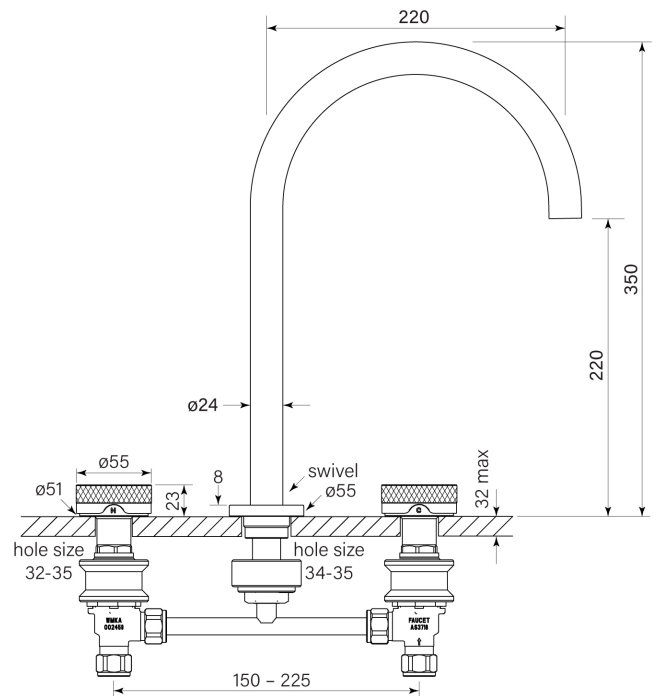

PRODUCT SPECIFICATION

35316

ZERO KNURL BASIN SET, TALL

FEATURES

- WELS 5* 6lpm
- Quarter turn ceramic cartridges
- Fine knurled texture on handles
- Swivel spout with 220mm reach

BATHROOM COLLECTIVE

Phone Number: (02) 9011-5711