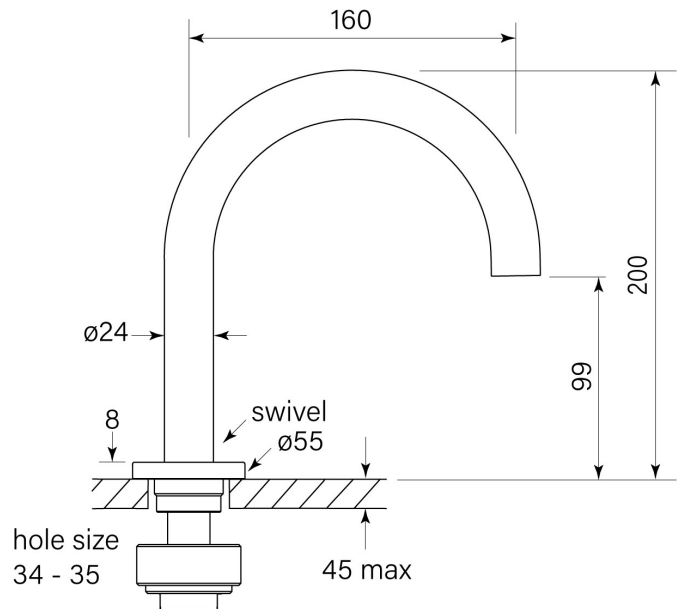

PRODUCT SPECIFICATION

**35318**  
ZERO BASIN OUTLET

FEATURES

- WELS 5\* 6lpm
- Swivel spout with 160mm reach

**BATHROOM COLLECTIVE**

Phone Number: (02) 9011-5711