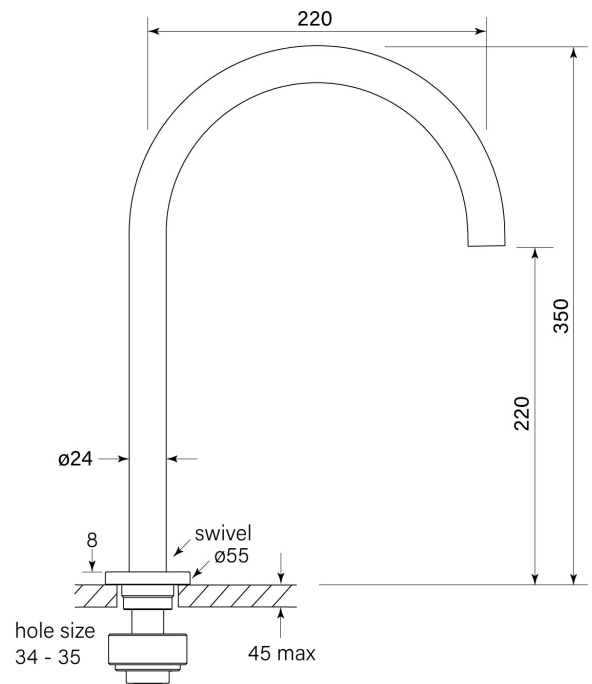

PRODUCT SPECIFICATION

35319

ZERO BASIN OUTLET TALL

FEATURES

- WELS 5* 6lpm
- Swivel spout with 220mm reach

BATHROOM COLLECTIVE

Phone Number: (02) 9011-5711