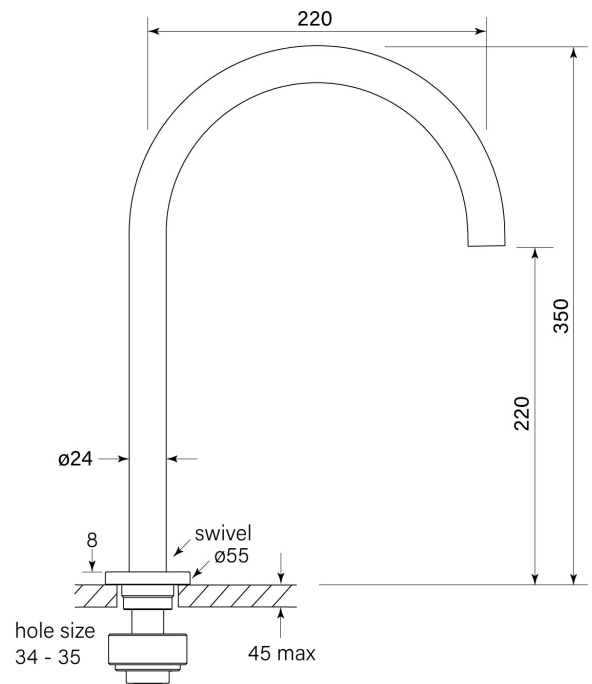

PRODUCT SPECIFICATION

35320  
ZERO SINK OUTLET

FEATURES

- WELS 4\* 7.5lpm
- Swivel spout with 220mm reach

**BATHROOM COLLECTIVE**

Phone Number: (02) 9011-5711