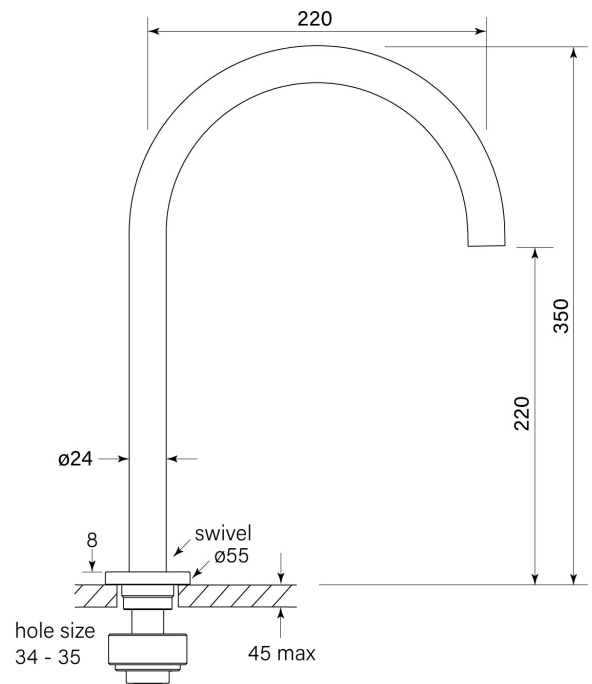

PRODUCT SPECIFICATION

35321
ZERO SPA OUTLET

FEATURES

- Free flow spa spout
- Swivel spout with 220mm reach

BATHROOM COLLECTIVE

Phone Number: (02) 9011-5711