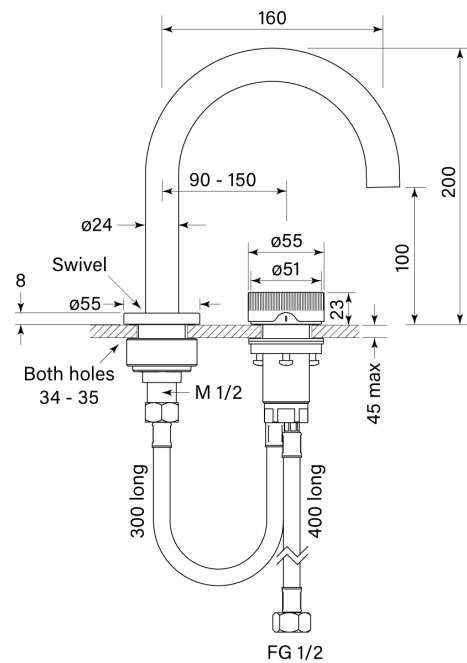

PRODUCT SPECIFICATION

35340

ZERO PROGRESIV FLUTED BASIN MIXER CURVE

FEATURES

- Half turn Progresiv ceramic valve
- Fine fluted texture on handle
- Mount through 35 mm tap holes
- Match with Pegasi showers & accessories
- Swivel spout reach 160 mm
- WELS 5\* 6 lpm