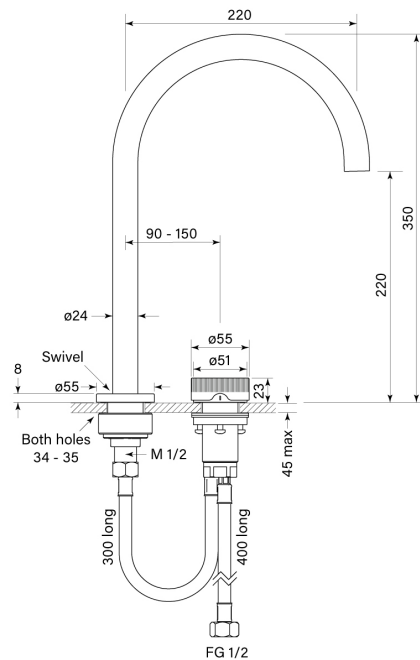

PRODUCT SPECIFICATION

35341

ZERO PROGRESIV FLUTED BASIN MIXER TALL CURVE

FEATURES

- Half turn Progresiv ceramic valve
- Fine fluted texture on handle
- Mount through 35 mm tap holes
- Match with Pegasi showers & accessories
- Swivel spout reach 220 mm
- WELS 5* 6 lpm
- WELS registration number T41014