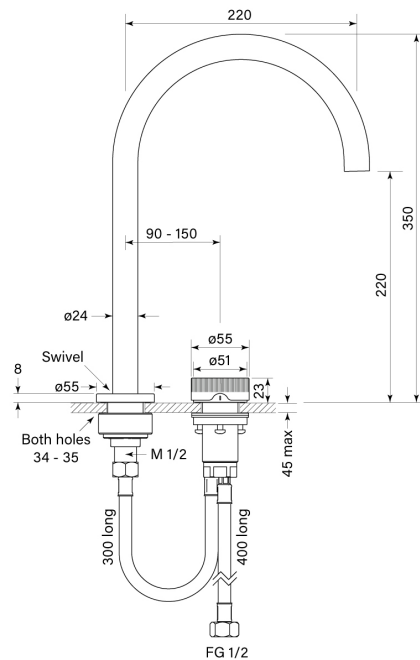

PRODUCT SPECIFICATION

35343

ZERO PROGRESIV FLUTED HOB BATH MIXER CURVE

FEATURES

- Half turn Progresiv ceramic valve
- Fine fluted texture on handle
- Mount through 35 mm tap holes
- Match with Pegasi showers & accessories
- Swivel spout reach 220 mm
- Free flow spout