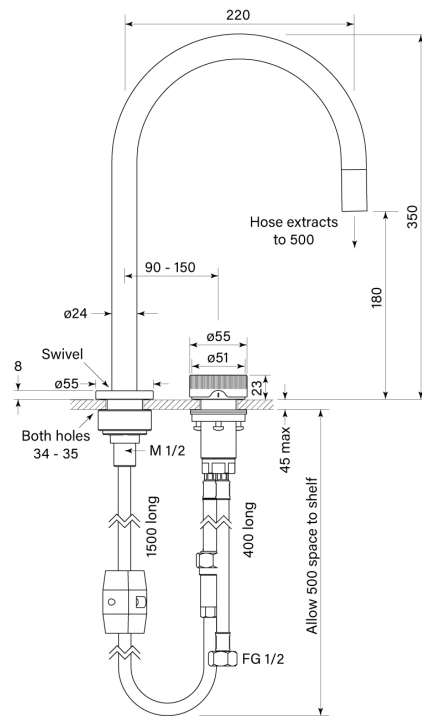

PRODUCT SPECIFICATION

35344

ZERO PROGRESIV FLUTED SINK MIXER W. PULL OUT,
CURVE

FEATURES

- Half turn Progresiv ceramic valve
- Fine fluted texture on handle
- Mount through 35 mm tap holes
- Match with Pegasi showers & accessories
- Swivel spout reach 220 mm
- Pull out nozzle 500mm
- S-flex stainless coil hose
- Strommglide PTFE runway
- WELS 4* 7.5 lpm
- WELS registration number T36223