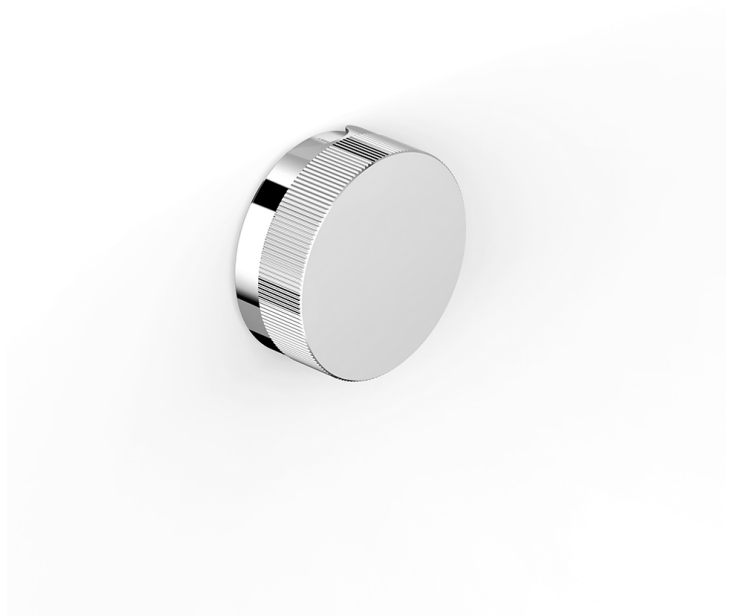

PRODUCT SPECIFICATION

35346

ZERO PROGRESIV FLUTED WALL MIXER

FEATURES

- Half turn Progresiv ceramic valve
- Fine fluted texture on handle
- Noggin depth 54 – 70 mm
- Match with Pegasi showers & accessories