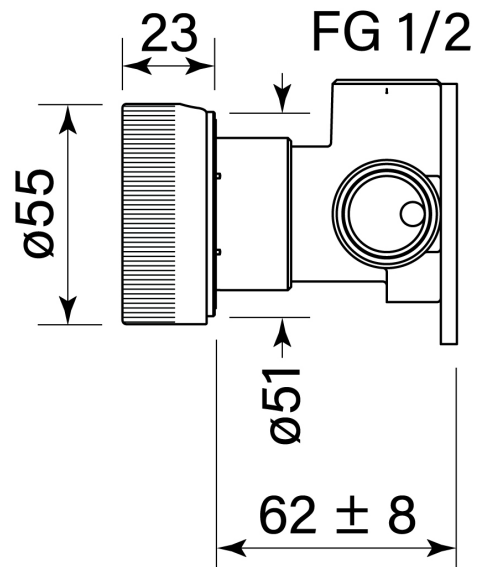

PRODUCT SPECIFICATION

35346

ZERO PROGRESIV FLUTED WALL MIXER

FEATURES

- Half turn Progresiv ceramic valve
- Fine fluted texture on handle
- Noggin depth 54 – 70 mm
- Match with Pegasi showers & accessories