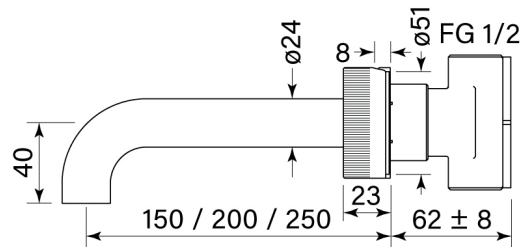

PRODUCT SPECIFICATION

35347

ZERO PROGRESIV FLUTED WALL BASIN MIXER SET, 150

FEATURES

- Half turn Progresiv ceramic valve
- Fine fluted texture on handle
- Noggin depth 54 – 70 mm
- Match with Pegasi showers & accessories
- WELS 5* 6 lpm
- Spout reach 150 mm
- WELS registration number T36218