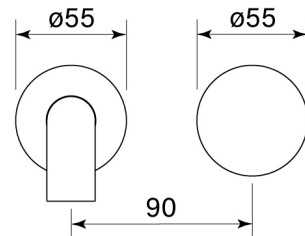

PRODUCT SPECIFICATION

35347

ZERO PROGRESIV FLUTED WALL BASIN MIXER SET, 150

FEATURES

- Half turn Progresiv ceramic valve
- Fine fluted texture on handle
- Noggin depth 54 – 70 mm
- Match with Pegasi showers & accessories
- WELS 5* 6 lpm
- Spout reach 150 mm
- WELS registration number T36218