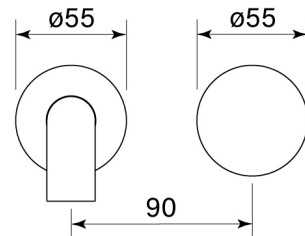

PRODUCT SPECIFICATION

35348

ZERO PROGRESIV FLUTED WALL BASIN MIXER SET, 200

FEATURES

- Half turn Progresiv ceramic valve
- Fine fluted texture on handle
- Noggin depth 54 – 70 mm
- Match with Pegasi showers & accessories
- WELS 5\* 6 lpm
- Spout reach 200 mm
- WELS registration number T36219