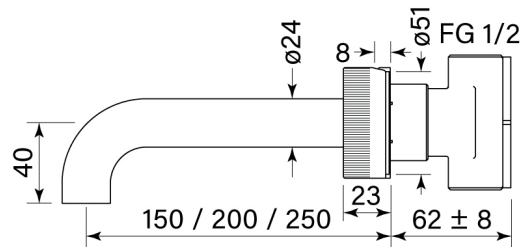

PRODUCT SPECIFICATION

35348

ZERO PROGRESIV FLUTED WALL BASIN MIXER SET, 200

FEATURES

- Half turn Progresiv ceramic valve
- Fine fluted texture on handle
- Noggin depth 54 – 70 mm
- Match with Pegasi showers & accessories
- WELS 5\* 6 lpm
- Spout reach 200 mm
- WELS registration number T36219