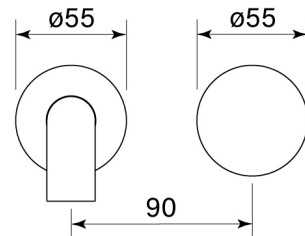

PRODUCT SPECIFICATION

35349

ZERO PROGRESIV FLUTED WALL BASIN MIXER SET, 250

FEATURES

- Half turn Progresiv ceramic valve
- Fine fluted texture on handle
- Noggin depth 54 – 70 mm
- Match with Pegasi showers & accessories
- WELS 5* 6 lpm
- Spout reach 250 mm
- WELS registration number T36220