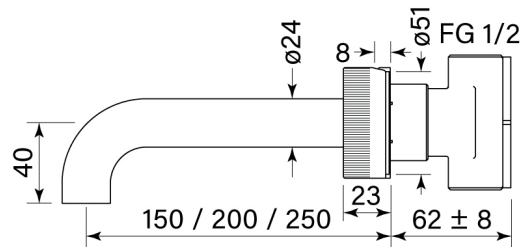

PRODUCT SPECIFICATION

35349

ZERO PROGRESIV FLUTED WALL BASIN MIXER SET, 250

FEATURES

- Half turn Progresiv ceramic valve
- Fine fluted texture on handle
- Noggin depth 54 – 70 mm
- Match with Pegasi showers & accessories
- WELS 5* 6 lpm
- Spout reach 250 mm
- WELS registration number T36220