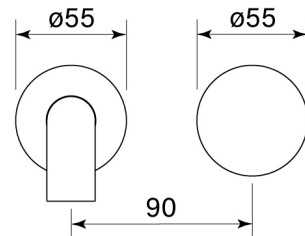

PRODUCT SPECIFICATION

35350

ZERO PROGRESIV FLUTED WALL BATH MIXER SET, 150

FEATURES

- Half turn Progresiv ceramic valve
- Fine fluted texture on handle
- Noggin depth 54 – 70 mm
- Match with Pegasi showers & accessories
- Free flow
- Spout reach 150 mm