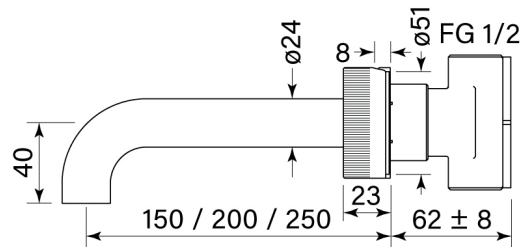

PRODUCT SPECIFICATION

35350

ZERO PROGRESIV FLUTED WALL BATH MIXER SET, 150

FEATURES

- Half turn Progresiv ceramic valve
- Fine fluted texture on handle
- Noggin depth 54 – 70 mm
- Match with Pegasi showers & accessories
- Free flow
- Spout reach 150 mm