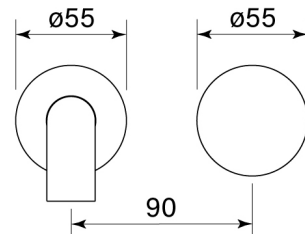

PRODUCT SPECIFICATION

35351

ZERO PROGRESIV FLUTED WALL BATH MIXER SET, 200

FEATURES

- Half turn Progresiv ceramic valve
- Fine fluted texture on handle
- Noggin depth 54 – 70 mm
- Match with Pegasi showers & accessories
- Free flow
- Spout reach 200 mm