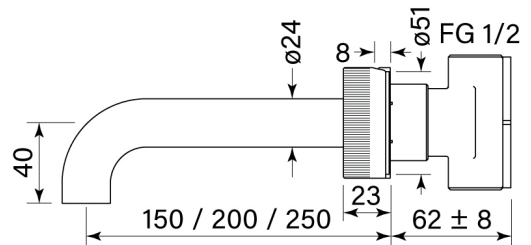

PRODUCT SPECIFICATION

35351

ZERO PROGRESIV FLUTED WALL BATH MIXER SET, 200

FEATURES

- Half turn Progresiv ceramic valve
- Fine fluted texture on handle
- Noggin depth 54 – 70 mm
- Match with Pegasi showers & accessories
- Free flow
- Spout reach 200 mm