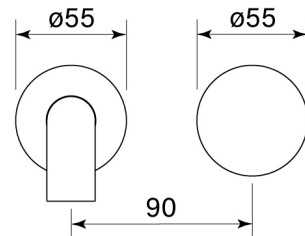

PRODUCT SPECIFICATION

35352

ZERO PROGRESIV FLUTED WALL BATH MIXER SET, 250

FEATURES

- Half turn Progresiv ceramic valve
- Fine fluted texture on handle
- Noggin depth 54 – 70 mm
- Match with Pegasi showers & accessories
- Free flow
- Spout reach 250 mm