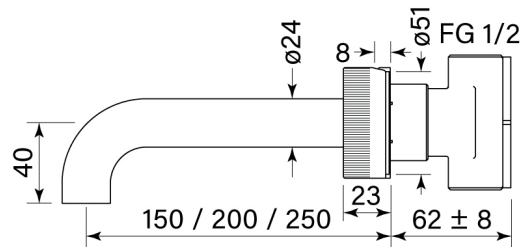

PRODUCT SPECIFICATION

35352

ZERO PROGRESIV FLUTED WALL BATH MIXER SET, 250

FEATURES

- Half turn Progresiv ceramic valve
- Fine fluted texture on handle
- Noggin depth 54 – 70 mm
- Match with Pegasi showers & accessories
- Free flow
- Spout reach 250 mm