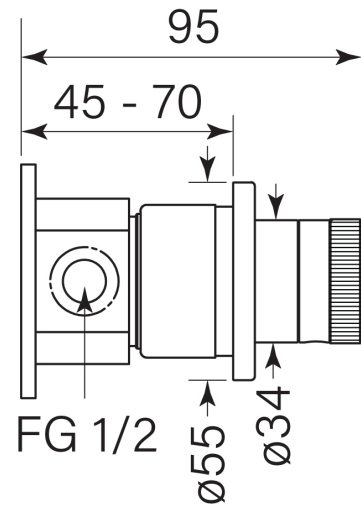

PRODUCT SPECIFICATION

35353

ZERO DIVERTER SWITCH, FLUTED

FEATURES

- Stand alone diverter switch for bath or shower
- Fine fluted texture on handle
- Works with standard wall mixer
- Quarter turn ceramic valve
- Simple, light operation
- Cover plate size Ø55mm
- Supplied as RIK and FKit
- Includes Logikit™ body
- Suits wall noggin depth 45 - 70