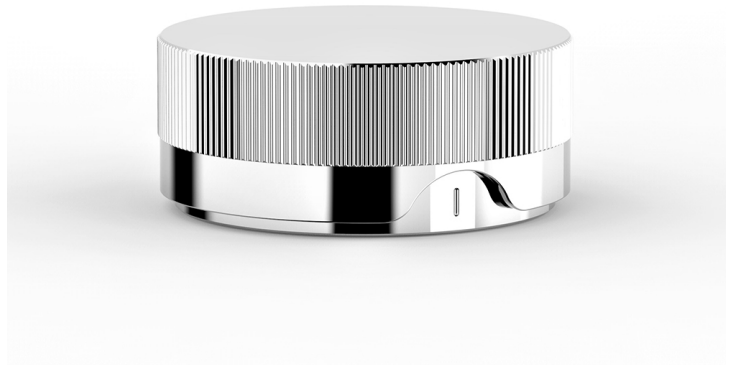

PRODUCT SPECIFICATION

35368

ZERO PROGRESIV FLUTED HOB MIXER

FEATURES

- Half turn Progresiv ceramic valve
- Fine fluted texture on handle
- Mount through 35 mm tap holes
- Match with Pegasi showers & accessories