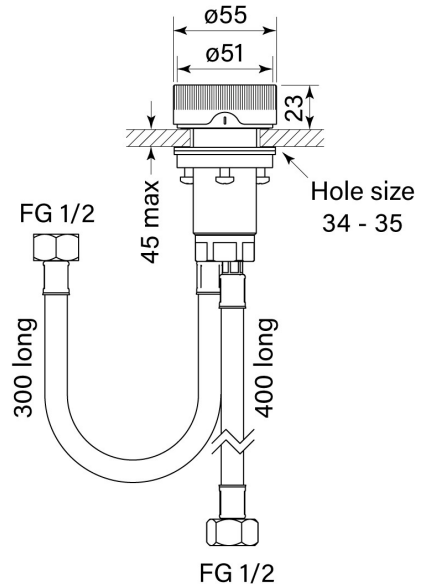

PRODUCT SPECIFICATION

35368

ZERO PROGRESIV FLUTED HOB MIXER

FEATURES

- Half turn Progresiv ceramic valve
- Fine fluted texture on handle
- Mount through 35 mm tap holes
- Match with Pegasi showers & accessories