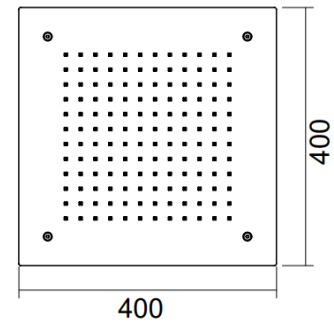

Product Specifications

30791-11 Flush Ceiling shower, 400 square

Features:

- Solid Brass 3mm face plate
- 40 Year Warranty
- Made in Australia
- WELS 3* 9lpm
- Includes ceiling mount frame

BATHROOM COLLECTIVE