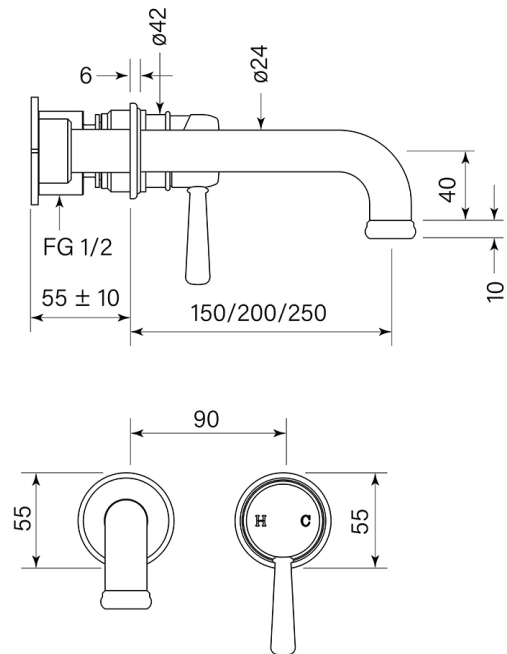

PRODUCT SPECIFICATION

30541

CASCADE BATH MIXER SET 150

FEATURES

- Free flow
- Reach 150 mm
- 2 stage flow step valve
- Includes Logikit™ body
- Recessed flow straightener

BATHROOM COLLECTIVE

Phone Number: (02) 9011-5711