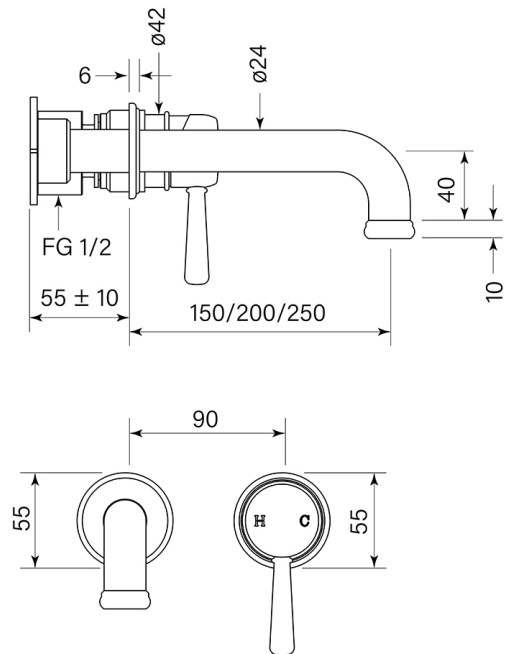

PRODUCT SPECIFICATION

30542

CASCADE BATH MIXER SET 200

FEATURES

- Free flow
- Reach 200 mm
- 2 stage flow step valve
- Includes Logikit™ body
- Recessed flow straightener

BATHROOM COLLECTIVE

Phone Number: (02) 9011-5711