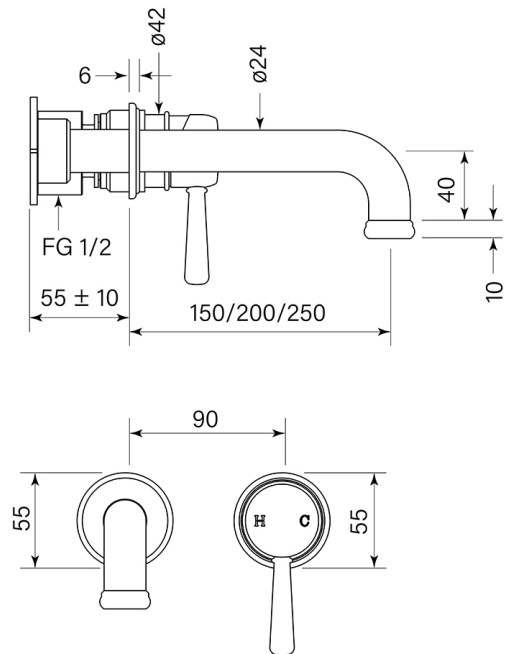

PRODUCT SPECIFICATION

30543

CASCADE BATH MIXER SET 250

FEATURES

- Free flow
- Reach 250 mm
- 2 stage flow step valve
- Includes Logikit™ body
- Recessed flow straightener

BATHROOM COLLECTIVE

Phone Number: (02) 9011-5711