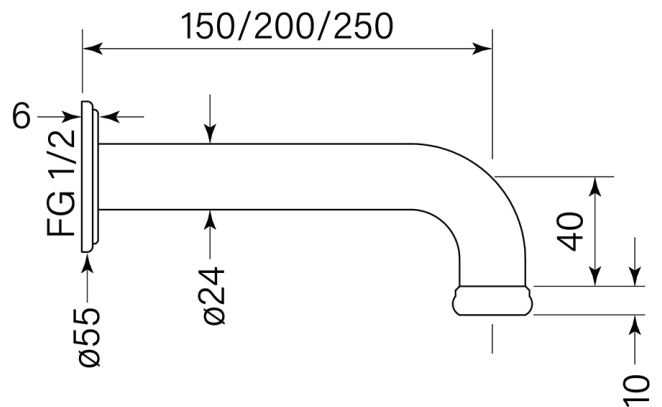

PRODUCT SPECIFICATION

30544

CASCADE WALL BASIN SPOUT 150

FEATURES

- WELS 5* 6 lpm
- Reach 150 mm
- Recessed aerator
- Available from 1 Dec 2023

BATHROOM COLLECTIVE

Phone Number: (02) 9011-5711