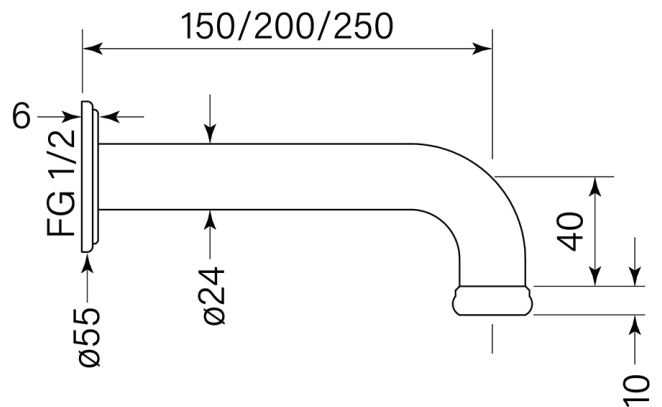

PRODUCT SPECIFICATION

30545

CASCADE WALL BASIN SPOUT 200

FEATURES

- WELS 5\* 6 lpm
- Reach 200 mm
- Recessed aerator
- Available from 1 Dec 2023

**BATHROOM COLLECTIVE**

Phone Number: (02) 9011-5711