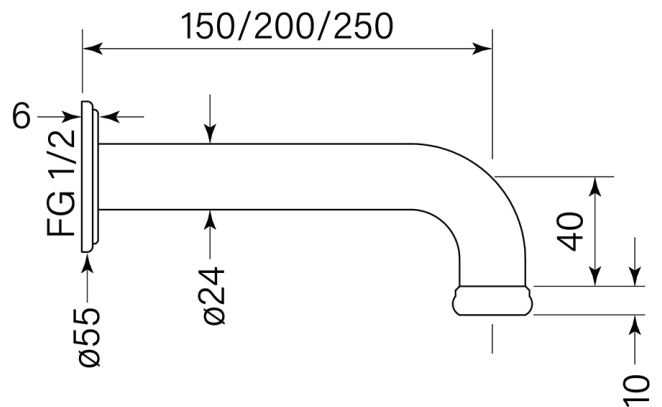

PRODUCT SPECIFICATION

30546

CASCADE WALL BASIN SPOUT 250

FEATURES

- WELS 5\* 6 lpm
- Reach 250 mm
- Recessed aerator
- Available from 1 Dec 2023

**BATHROOM COLLECTIVE**

Phone Number: (02) 9011-5711