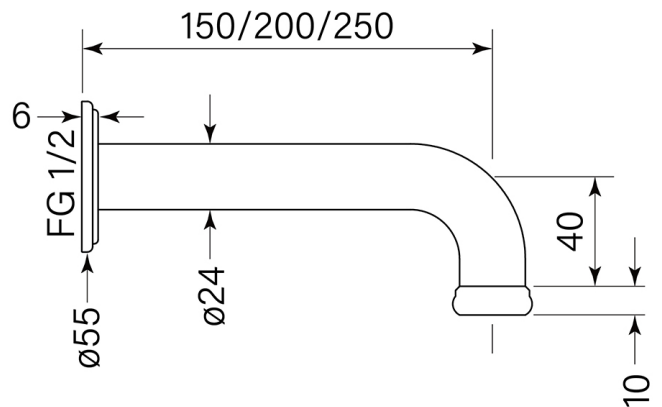

PRODUCT SPECIFICATION

30547

CASCADE WALL BATH SPOUT 150

FEATURES

- Free flow
- Reach 150 mm
- Recessed flow straightener
- Available from 1 Dec 2023

BATHROOM COLLECTIVE

Phone Number: (02) 9011-5711