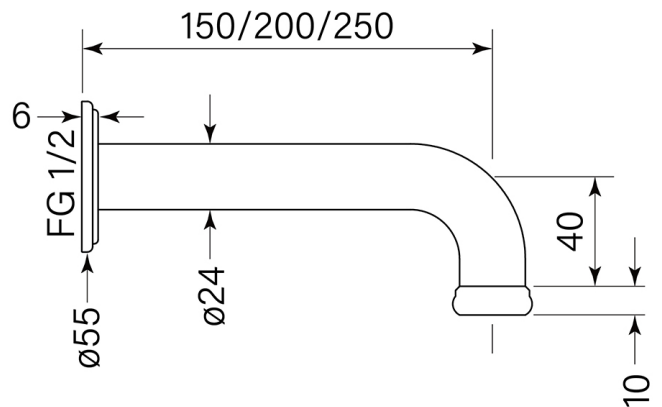

PRODUCT SPECIFICATION

30548

CASCADE WALL BATH SPOUT 200

FEATURES

- Free flow
- Reach 200 mm
- Recessed flow straightener
- Available from 1 Dec 2023

BATHROOM COLLECTIVE

Phone Number: (02) 9011-5711