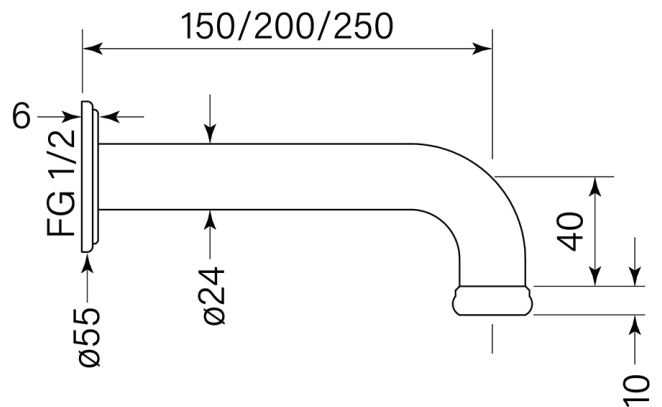

PRODUCT SPECIFICATION

30549

CASCADE WALL BATH SPOUT 250

FEATURES

- Free flow
- Reach 250 mm
- Recessed flow straightener
- Available from 1 Dec 2023

BATHROOM COLLECTIVE

Phone Number: (02) 9011-5711