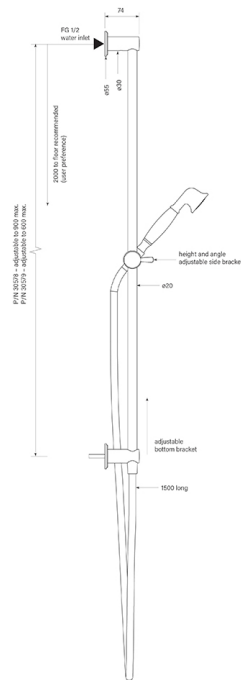

PRODUCT SPECIFICATION

30578

CASCADE SLIDE SHOWER, INFLOW 900

FEATURES

- WELS 3* 9 lpm
- Water enters top bracket
- Bottom bracket can slide up rail
- Brass hand shower
- 900 mm rail length
- Hand shower 45 mm from centre of rail