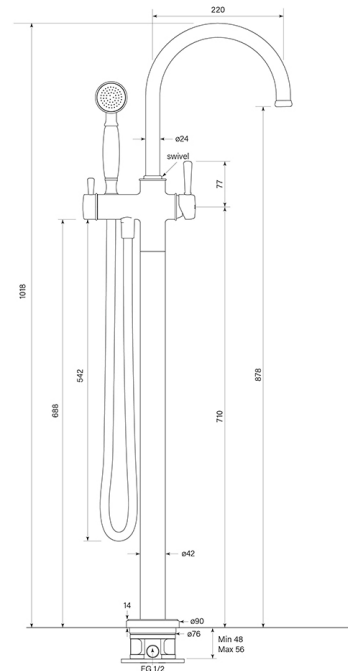

PRODUCT SPECIFICATION

30580

CASCADE FLOOR BATH MIXER W. HANDSHOWER

FEATURES

- Suits concrete or timber floor
- Rock solid mount
- Petite 90 mm round floor flange
- Free flow
- WELS 3* 9lpm (hand shower)
- Brass hand shower
- Swivel spout reach 220 mm
- Includes Logikit™ body
- 2 stage Flowstep™ valve