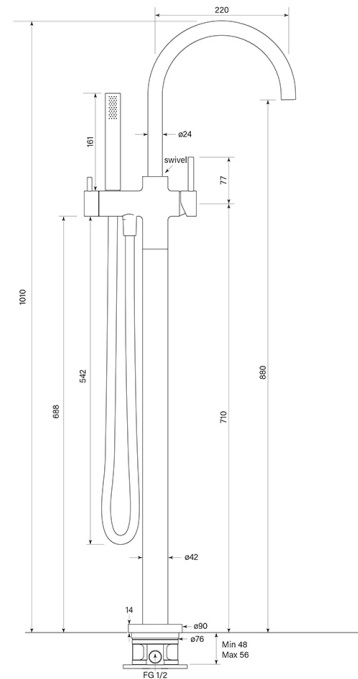

PRODUCT SPECIFICATION

30684

PEGASI FLOOR BATH MIXER CURVE, MICRO

FEATURES

- Suits concrete or timber floor
- Rock solid mount
- Petite 90 mm round floor flange
- Free flow
- WELS 3* 9lpm (hand shower)
- Micro hand shower
- Swivel Spout reach 220 mm
- 2 stage flow step valve
- To upgrade to the No Pin Handle, order either 34380 smooth, or 34381 knurled handle along with this mixer and we will supply assembled