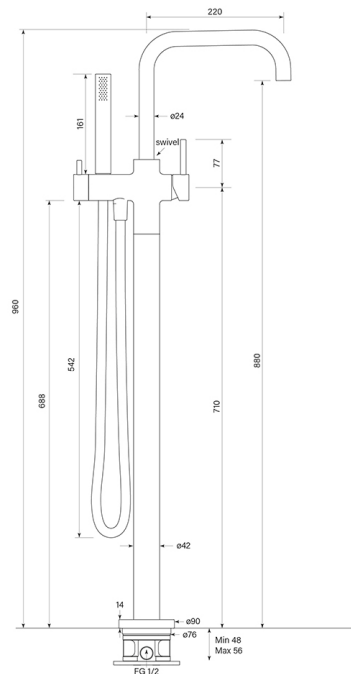

PRODUCT SPECIFICATION

30685

PEGASI FLOOR BATH MIXER SQUARE, MICRO

FEATURES

- Suits concrete or timber floor
- Rock solid mount
- Petite 90 mm round floor flange
- Free flow
- WELS 3\* 9lpm (hand shower)
- Micro hand shower
- Swivel Spout reach 220 mm
- 2 stage flow step valve
- To upgrade to the No Pin Handle, order either 34380 smooth, or 34381 knurled handle along with this mixer and we will supply assembled