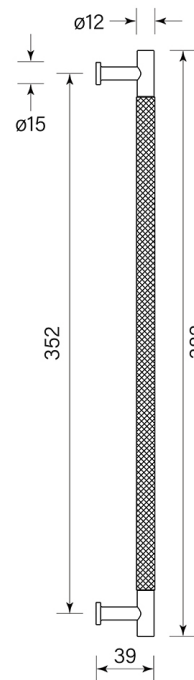

PRODUCT SPECIFICATION

36071

APPLIANCE PULL CENTRE KNURL

FEATURES

- Brass construction
- Robust fixing
- Overall length 382 mm
- Fitting spacing 352 mm

**BATHROOM COLLECTIVE**

Phone Number: (02) 9011-5711