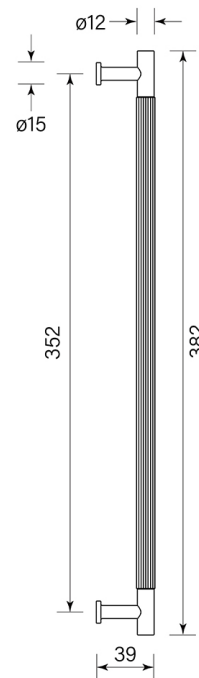

PRODUCT SPECIFICATION

36072

APPLIANCE PULL CENTRE FLUTE

FEATURES

- Brass construction
- Robust fixing
- Overall length 382 mm
- Fitting spacing 352 mm

**BATHROOM COLLECTIVE**

Phone Number: (02) 9011-5711