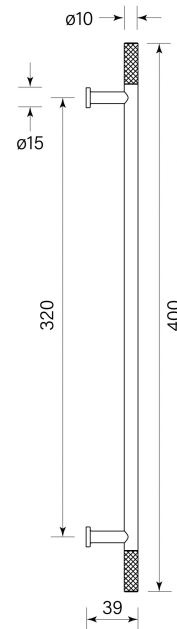

PRODUCT SPECIFICATION

36074

APPLIANCE PULL END KNURL

FEATURES

- Brass construction
- Robust fixing
- Overall length 400 mm
- Fitting spacing 320 mm

BATHROOM COLLECTIVE

Phone Number: (02) 9011-5711