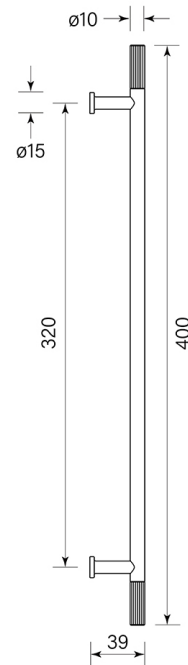

PRODUCT SPECIFICATION

36075

APPLIANCE PULL END FLUTE

FEATURES

- Brass construction
- Robust fixing
- Overall length 400 mm
- Fitting spacing 320 mm

BATHROOM COLLECTIVE

Phone Number: (02) 9011-5711