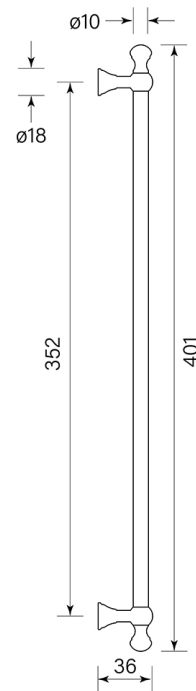

PRODUCT SPECIFICATION

**36076**  
APPLIANCE PULL CLASSIC

FEATURES

- Brass construction
- Robust fixing
- Overall length 401 mm
- Fitting spacing 352 mm

**BATHROOM COLLECTIVE**

Phone Number: (02) 9011-5711