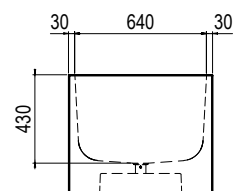

Colour is indicative and for reference purposes only. Due to the hand finished nature of our products, dimensional tolerances are applicable. All products to include apaiser waste.

apaiser.com

BATHROOM COLLECTIVE

Phone Number: (02) 9011-5711