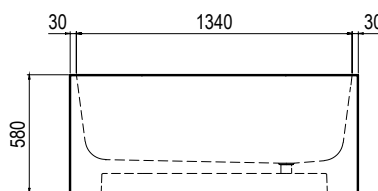

Colour is indicative and for reference purposes only. Due to the hand finished nature of our products, dimensional tolerances are applicable. All products to include apaiser waste.

apaiser.com

BATHROOM COLLECTIVE

Phone Number: (02) 9011-5711