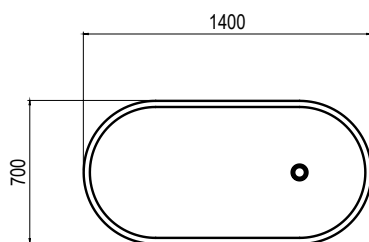

Colour is indicative and for reference purposes only. Due to the hand finished nature of our products, dimensional tolerances are applicable. All products to include apaiser waste.

apaiser.com

BATHROOM COLLECTIVE

Phone Number: (02) 9011-5711