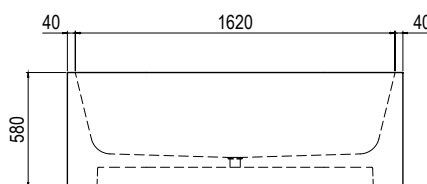

Colour is indicative and for reference purposes only. Due to the hand finished nature of our products, dimensional tolerances are applicable. All products to include apaiser waste.

apaiser.com

BATHROOM COLLECTIVE

Phone Number: (02) 9011-5711