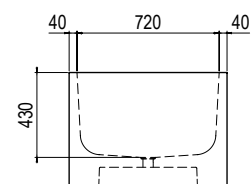

Colour is indicative and for reference purposes only. Due to the hand finished nature of our products, dimensional tolerances are applicable. All products to include apaiser waste.

apaiser.com

BATHROOM COLLECTIVE

Phone Number: (02) 9011-5711