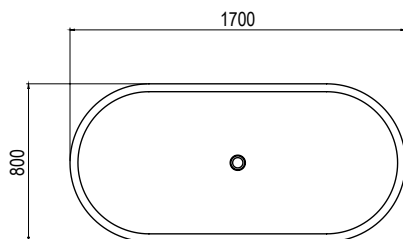

Colour is indicative and for reference purposes only. Due to the hand finished nature of our products, dimensional tolerances are applicable. All products to include apaiser waste.

apaiser.com

BATHROOM COLLECTIVE

Phone Number: (02) 9011-5711