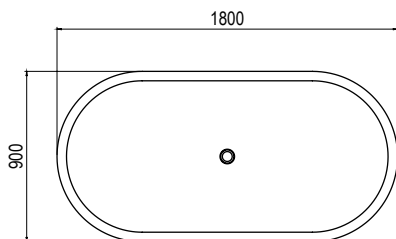

Colour is indicative and for reference purposes only. Due to the hand finished nature of our products, dimensional tolerances are applicable. All products to include apaiser waste.

apaiser.com

BATHROOM COLLECTIVE

Phone Number: (02) 9011-5711