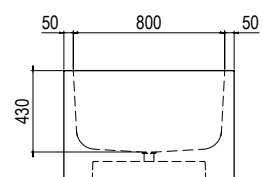

Colour is indicative and for reference purposes only. Due to the hand finished nature of our products, dimensional tolerances are applicable. All products to include apaiser waste.

apaiser.com

BATHROOM COLLECTIVE

Phone Number: (02) 9011-5711