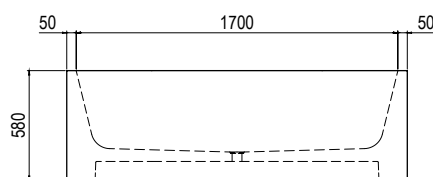

Colour is indicative and for reference purposes only. Due to the hand finished nature of our products, dimensional tolerances are applicable. All products to include apaiser waste.

apaiser.com

BATHROOM COLLECTIVE

Phone Number: (02) 9011-5711