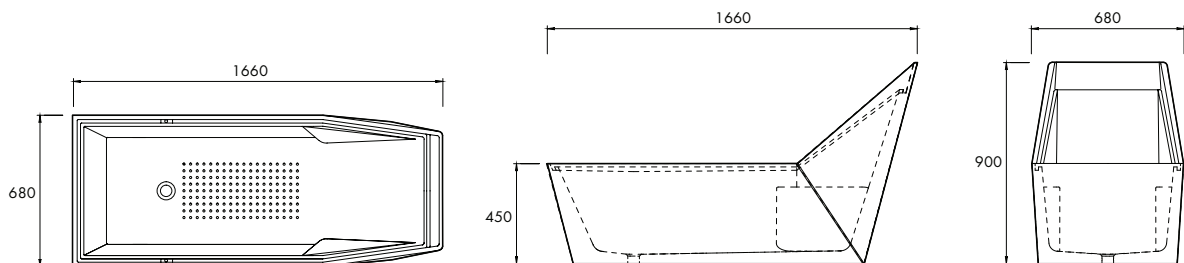

DIMENSIONS

1660mm x 680mm x 900mm

Capacity: 255 litres (56gal)

Approx weight: 155kg (341lb)

Built in overflow as standard.

Product code 5724

Colours are indicative and for reference purposes only. Due to the hand finished nature of our products, dimensional tolerances are applicable. All products to include apaiser waste.