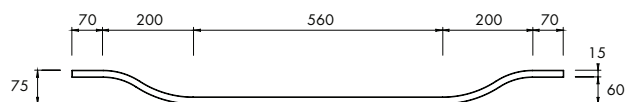

COLOUR PALETTE

apaiser MARBLE

apaiserMARBLE® is a luxurious, performative, non-porous marble material, derived from reclaimed marble, enriched with the purity of Australian minerals. Offering enhanced performance, achieved through the integration of the most advanced materials, apaiserMARBLE is shaped and perfected by our master craftsmen.

We at apaiser are committed to manufacturing bathware, which is respectful of the environment. In all phases of our process, we strive to produce a product with consistently low environmental impact.

apaiser CARE

A dedicated support platform comprising apaiser's in-house design and engineering professionals, provides superior service quality and peace of mind to all our project customers and retail installations. apaiserCARE® oversees design to delivery, installation and training.

DIMENSIONS

1105mm x 250mm x 75mm

Approx weight: 10kg (22lb)

Product code 9106