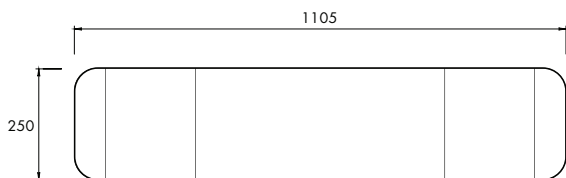

COLOUR PALETTE

apaiser MARBLE

apaiserMARBLE® is a luxurious, performative, non-porous marble material, derived from reclaimed marble, enriched with the purity of Australian minerals. Offering enhanced performance, achieved through the integration of the most advanced materials, apaiserMARBLE is shaped and perfected by our master craftsmen.

We at apaiser are committed to manufacturing bathware, which is respectful of the environment. In all phases of our process, we strive to produce a product with consistently low environmental impact.

apaiser CARE

A dedicated support platform comprising apaiser's in-house design and engineering professionals, provides superior service quality and peace of mind to all our project customers and retail installations. apaiserCARE® oversees design to delivery, installation and training.

DIMENSIONS

1105mm x 250mm x 75mm

Approx weight: 10kg (22lb)

Product code 9106