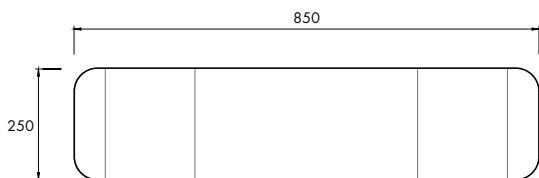

ACCESSORIES

Bath Caddy

850mm

Elevate bathing to the next level with the Bath caddy, designed to straddle each side of your bath, with a gently curving form. Perfect to house bath accessories where everything is in easy reach.

DIMENSIONS

850mm x 250mm x 75mm
Approx weight: 7kg (15lb)

Product code 9105

Colours are indicative and for reference purposes only. Due to the hand finished nature of our products, dimensional tolerances are applicable. All products to include apaiser waste.