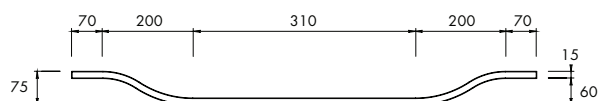

DIMENSIONS

850mm x 250mm x 75mm
Approx weight: 7kg (15lb)

Product code 9105

Colours are indicative and for reference purposes only. Due to the hand finished nature of our products, dimensional tolerances are applicable. All products to include apaiser waste.